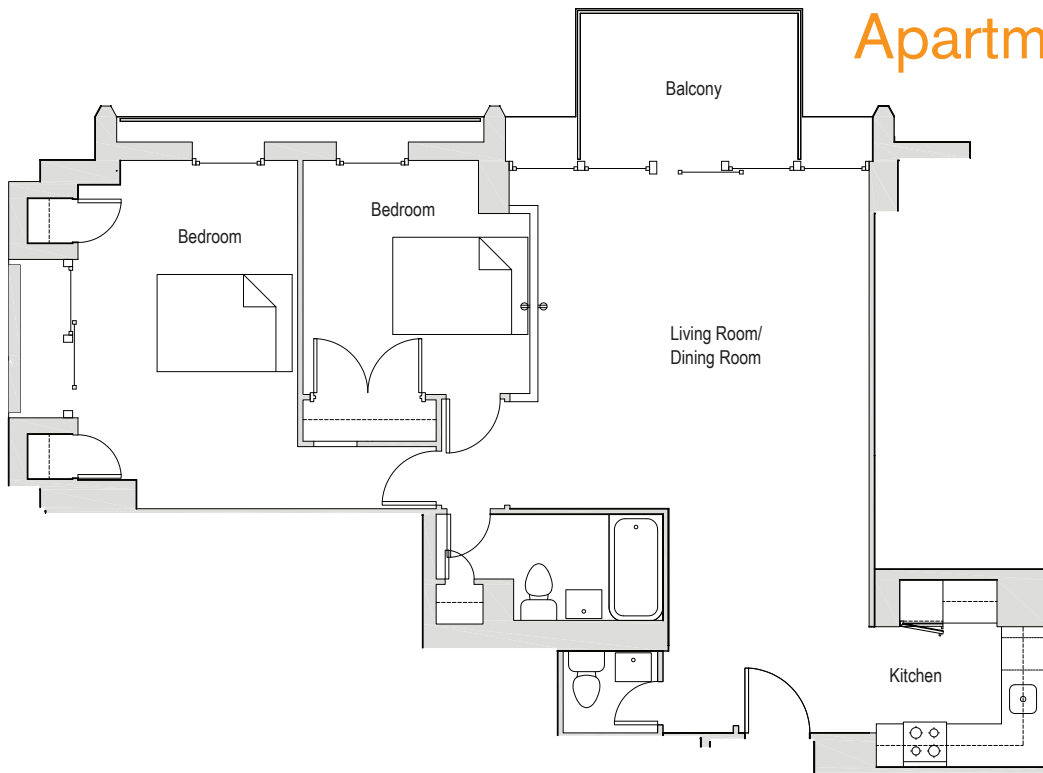

Come see and rent your new home today!

Apartments 129-829

Junior 2 Bedroom/1.5 Bath

- Wenge finish cabinetry w/ quartz counters, tile backsplash, stainless appliances, and breakfast bars
- Huge windows and sliding patio doors
- Large floor plans with big balconies
- Large closets
- Hardwood flooring
- Great views
- Central heat and AC

Apartments 130-830

1 Bedroom/1 Bath

- Wenge finish cabinetry w/ quartz counters, tile backsplash, stainless appliances, and breakfast bars
- Huge windows and sliding patio doors
- Large floor plans with big balconies
- Large closets
- Hardwood flooring
- Great views
- Central heat and AC