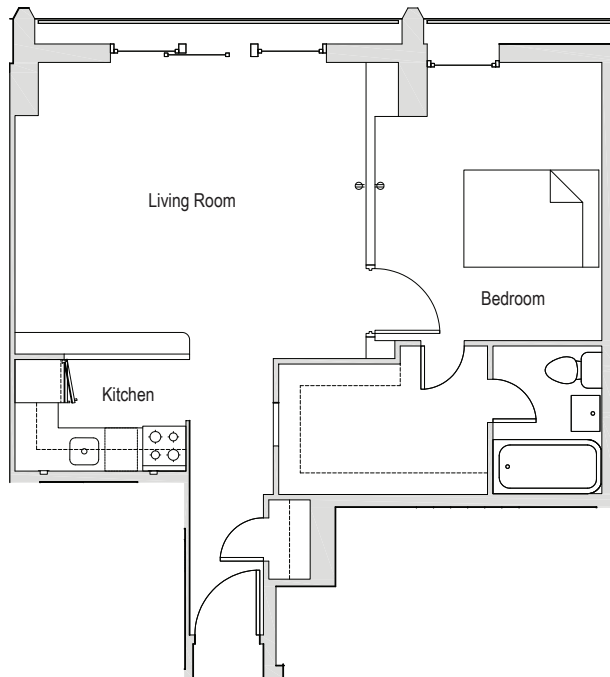

Come see and rent your new home today!

Apartments 129-829

Junior 2 Bedroom/1.5 Bath

- Wenge finish cabinetry w/ quartz counters, tile backsplash, stainless appliances, and breakfast bars
- Huge windows and sliding patio doors
- Large floor plans with big balconies
- Large closets
- Hardwood flooring
- Great views
- Central heat and AC

Apartments 130-830

1 Bedroom/1 Bath

- Wenge finish cabinetry w/ quartz counters, tile backsplash, stainless appliances, and breakfast bars
- Huge windows and sliding patio doors
- Large floor plans with big balconies
- Large closets
- Hardwood flooring
- Great views
- Central heat and AC