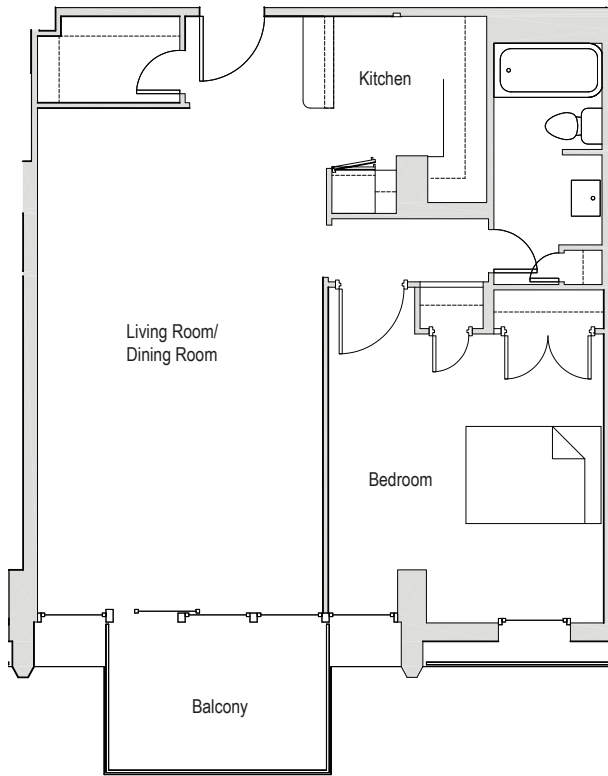

## Apartments 121-821

### 1 Bedroom/1 Bath

- Wenge finish cabinetry w/ quartz counters, tile backsplash, stainless appliances, and breakfast bars
- Huge windows and sliding patio doors
- Large floor plans with big balconies
- Large closets
- Hardwood flooring
- Great views
- Central heat and AC