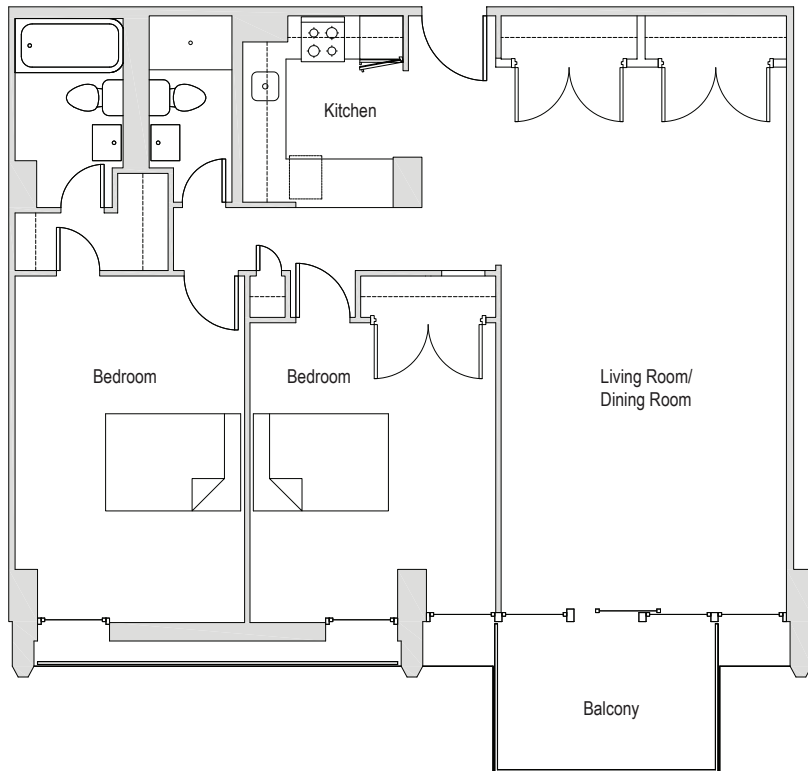

Apartments 122-822