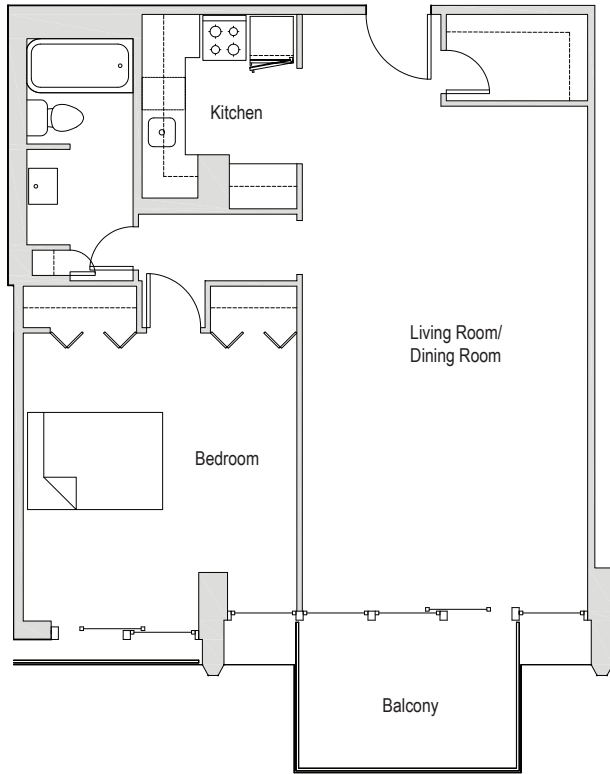

## Apartments 117-817

### 1 Bedroom/1 Bath

- Wenge finish cabinetry w/ quartz counters, tile backsplash, stainless appliances, and breakfast bars
- Huge windows and sliding patio doors
- Large floor plans with big balconies
- Large closets
- Hardwood flooring
- Great views
- Central heat and AC

## Apartments 118-818