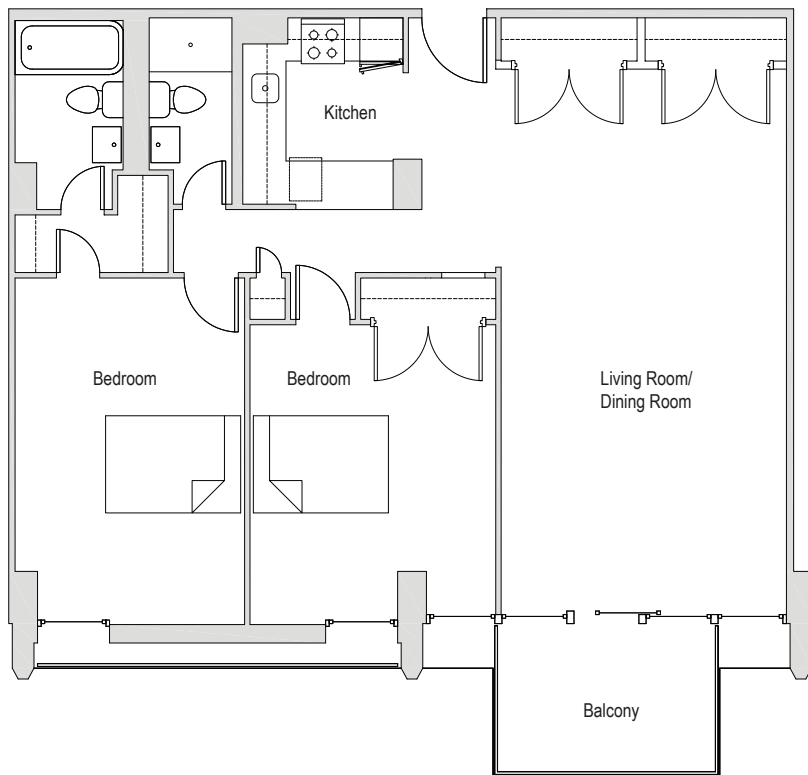

## Apartments 117-817

### 1 Bedroom/1 Bath

- Wenge finish cabinetry w/ quartz counters, tile backsplash, stainless appliances, and breakfast bars
- Huge windows and sliding patio doors
- Large floor plans with big balconies
- Large closets
- Hardwood flooring
- Great views
- Central heat and AC