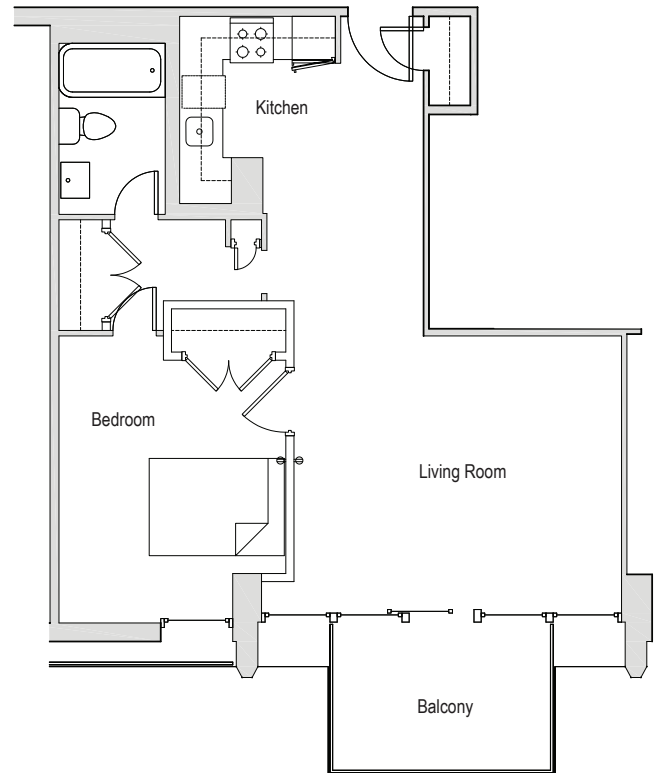

Come see and rent your new home today!

Apartments 113-813

3 Bedroom/2 Bath

- Wenge finish cabinetry w/ quartz counters, tile backsplash, stainless appliances, and breakfast bars
- Huge windows and sliding patio doors
- Large floor plans with big balconies
- Large closets
- Hardwood flooring
- Great views
- Central heat and AC

Apartments 114-814

1 Bedroom/1 Bath

- Wenge finish cabinetry w/ quartz counters, tile backsplash, stainless appliances, and breakfast bars
- Huge windows and sliding patio doors
- Large floor plans with big balconies
- Large closets
- Hardwood flooring
- Great views
- Central heat and AC