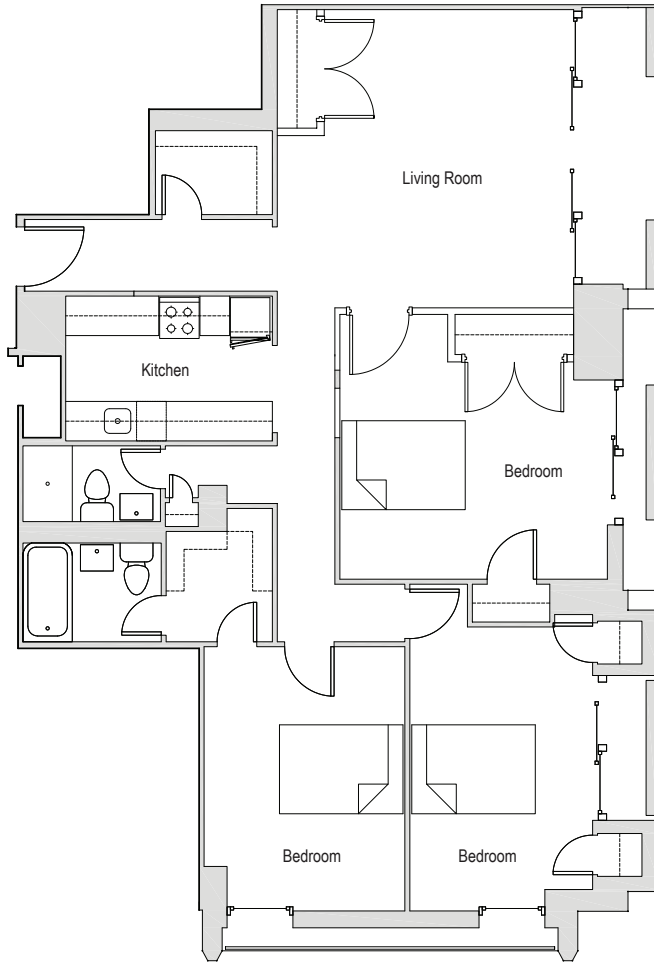

Come see and rent your new home today!

Apartments 113-813

3 Bedroom/2 Bath

- Wenge finish cabinetry w/ quartz counters, tile backsplash, stainless appliances, and breakfast bars
- Huge windows and sliding patio doors
- Large floor plans with big balconies
- Large closets
- Hardwood flooring
- Great views
- Central heat and AC

Apartments 114-814

1 Bedroom/1 Bath

- Wenge finish cabinetry w/ quartz counters, tile backsplash, stainless appliances, and breakfast bars
- Huge windows and sliding patio doors
- Large floor plans with big balconies
- Large closets
- Hardwood flooring
- Great views
- Central heat and AC