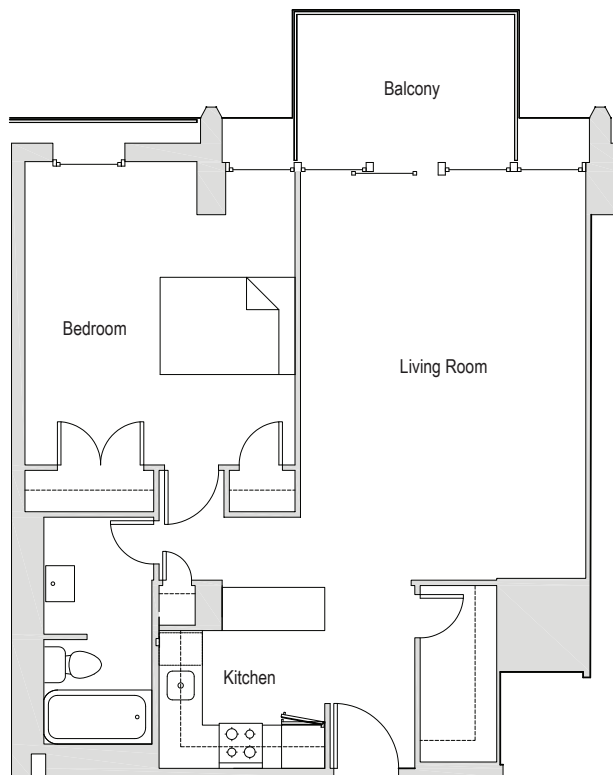

Come see and rent your new home today!

Apartments 109-809

Studio/1 Bath

- Wenge finish cabinetry w/ quartz counters, tile backsplash, stainless appliances, and breakfast bars
- Huge windows and sliding patio doors
- Large floor plans with big balconies
- Large closets
- Hardwood flooring
- Great views
- Central heat and AC

Apartments 110-810

1 Bedroom/1 Bath

- Wenge finish cabinetry w/ quartz counters, tile backsplash, stainless appliances, and breakfast bars
- Huge windows and sliding patio doors
- Large floor plans with big balconies
- Large closets
- Hardwood flooring
- Great views
- Central heat and AC