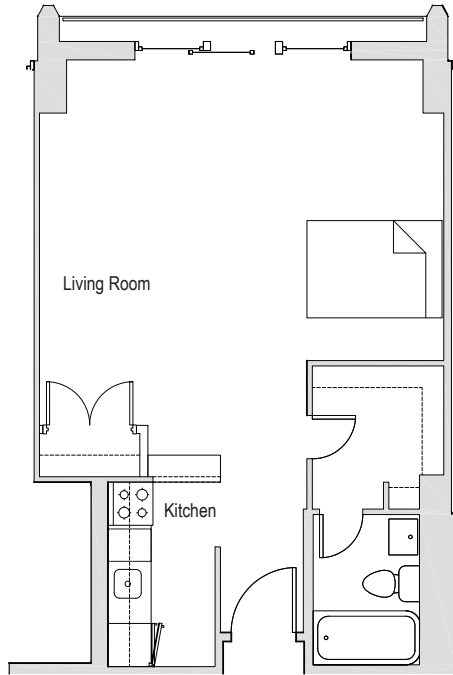

Come see and rent your new home today!

Apartments 109-809

Studio/1 Bath

- Wenge finish cabinetry w/ quartz counters, tile backsplash, stainless appliances, and breakfast bars
- Huge windows and sliding patio doors
- Large floor plans with big balconies
- Large closets
- Hardwood flooring
- Great views
- Central heat and AC

Apartments 110-810

1 Bedroom/1 Bath

- Wenge finish cabinetry w/ quartz counters, tile backsplash, stainless appliances, and breakfast bars
- Huge windows and sliding patio doors
- Large floor plans with big balconies
- Large closets
- Hardwood flooring
- Great views
- Central heat and AC