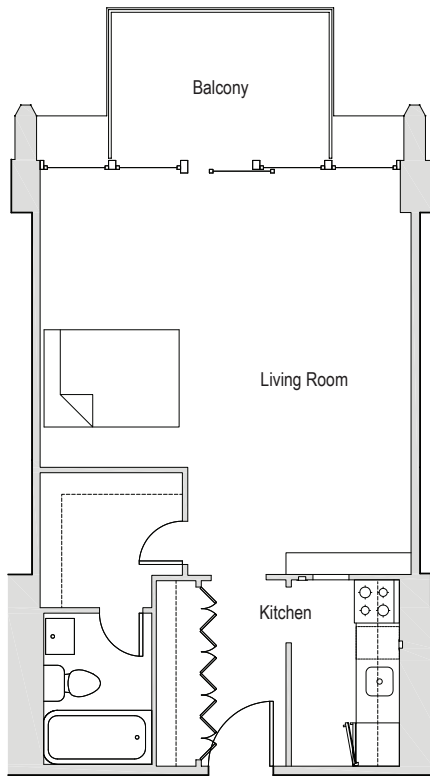

Come see and rent your new home today!

Apartments 105-805

Studio/1 Bath

- Wenge finish cabinetry w/ quartz counters, tile backsplash, stainless appliances, and breakfast bars
- Huge windows and sliding patio doors
- Large floor plans with big balconies
- Large closets
- Hardwood flooring
- Great views
- Central heat and AC

Apartments 106-806

Studio/1 Bath

- Wenge finish cabinetry w/ quartz counters, tile backsplash, stainless appliances, and breakfast bars
- Huge windows and sliding patio doors
- Large floor plans with big balconies
- Large closets
- Hardwood flooring
- Great views
- Central heat and AC