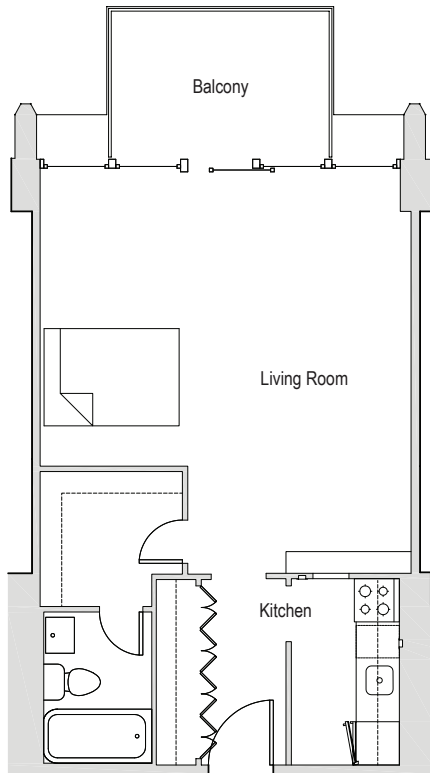

Come see and rent your new home today!

Apartments 105-805

Studio/1 Bath

- Wenge finish cabinetry w/ quartz counters, tile backsplash, stainless appliances, and breakfast bars
- Huge windows and sliding patio doors
- Large floor plans with big balconies
- Large closets
- Hardwood flooring
- Great views
- Central heat and AC

Apartments 106-806

Studio/1 Bath

- Wenge finish cabinetry w/ quartz counters, tile backsplash, stainless appliances, and breakfast bars
- Huge windows and sliding patio doors
- Large floor plans with big balconies
- Large closets
- Hardwood flooring
- Great views
- Central heat and AC