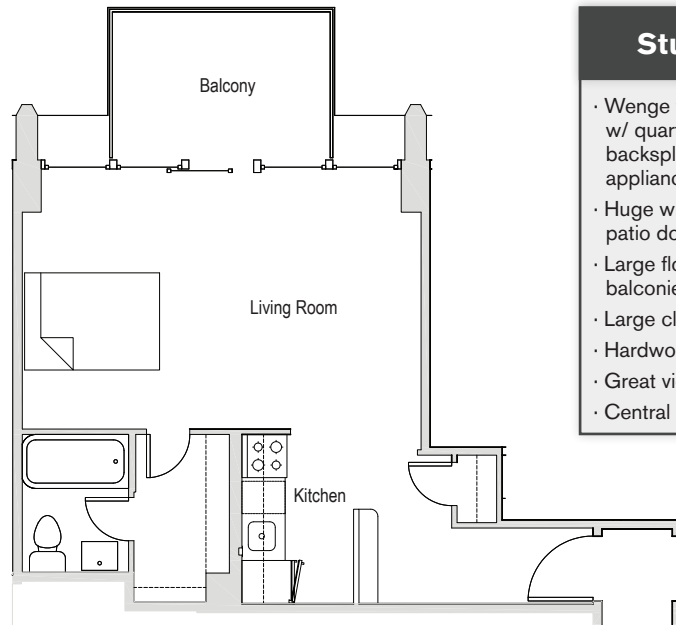

## Apartments 101-801

### Studio/1 Bath

- Wenge finish cabinetry w/ quartz counters, tile backsplash, stainless appliances, and breakfast bars
- Huge windows and sliding patio doors
- Large floor plans with big balconies
- Large closets
- Hardwood flooring
- Great views
- Central heat and AC