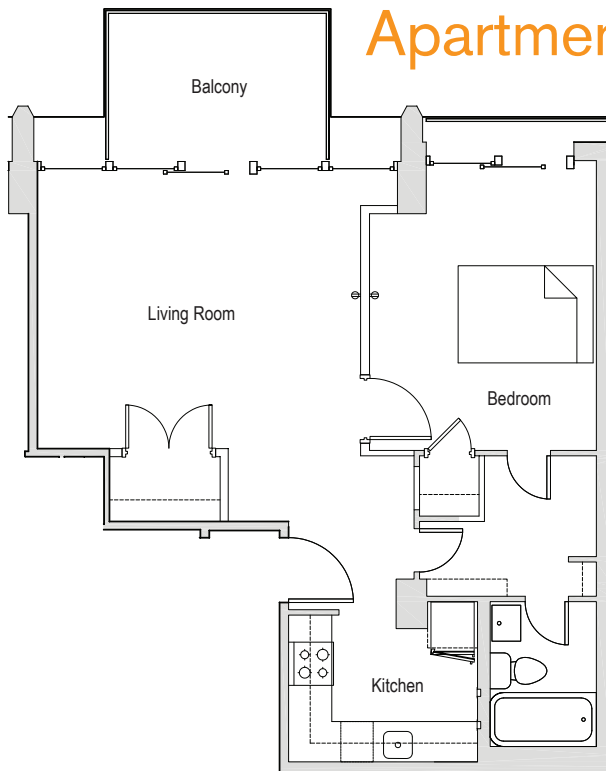

## Apartments 101-801

### Studio/1 Bath

- Wenge finish cabinetry w/ quartz counters, tile backsplash, stainless appliances, and breakfast bars
- Huge windows and sliding patio doors
- Large floor plans with big balconies
- Large closets
- Hardwood flooring
- Great views
- Central heat and AC

## Apartments 102-802

### 1 Bedroom/1 Bath

- Wenge finish cabinetry w/ quartz counters, tile backsplash, stainless appliances, and breakfast bars
- Huge windows and sliding patio doors
- Large floor plans with big balconies
- Large closets
- Hardwood flooring
- Great views
- Central heat and AC